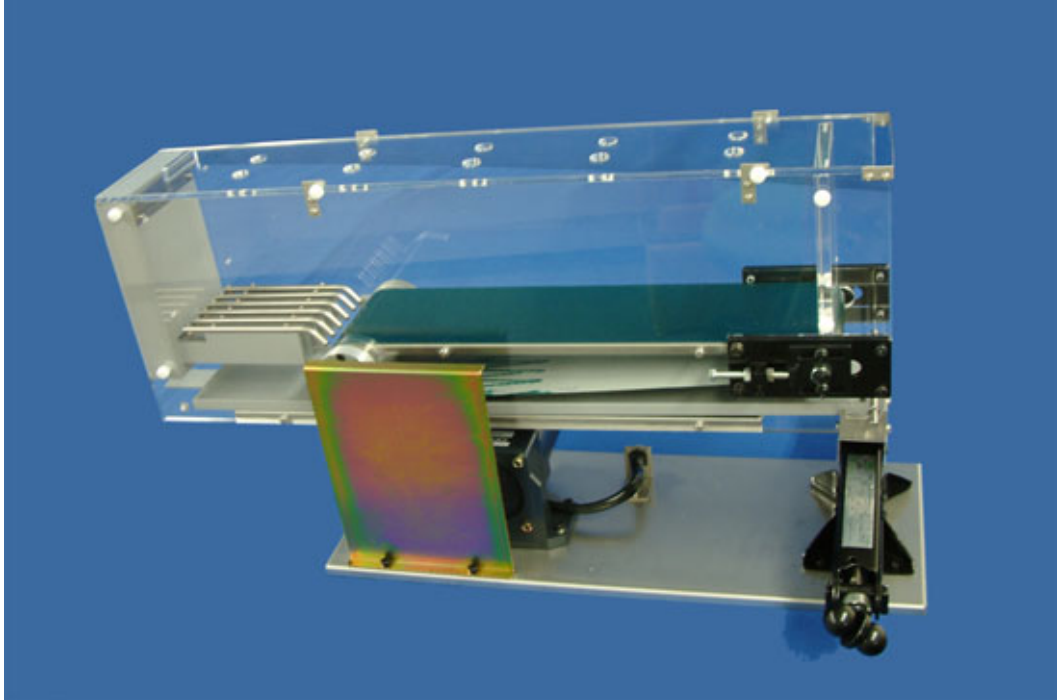

MODEL MK-685

LOW-COST TREADMILL FOR RAT & MOUSE

MK-685 is a low-cost treadmill for rat & mouse designed to compulsively make an animal exercise. It can be used for the studies of fatigue and nutrition. Electrical shock can be delivered to the animal by a shocker.

Main Features

- Can be used for both rat and mouse . (1 lane for a rat, 2 lanes for mice)
- Space-efficient.
- Since the main unit weighs only 11 kg, it can be placed even on the table.
- Belt speed and inclination are adjustable.
- Running area can be adjusted by the optional area divider.